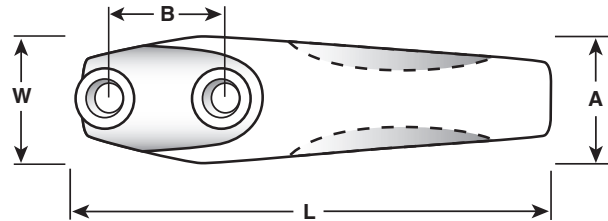

Bolt-On Style Uni-Teeth

GETCO NUMBER	DIMENSION - INCHES (mm)							WEIGHT		SIZE	FASTENER
	L	H	W	A	B	C	D	lbs.	kg.		
20W70 13130	6 3/4" (171)	3/8" (9)	1 1/4" (32)	3/4" (19)	1 1/2" (38)			2.5	1.2		
10E-7 22211	7 1/2" (191)	1/2" (14)	1 1/4" (32)	3/4" (19)	1 3/4" (44)			3.5	1.4		
20T-70 13130	9 3/8" (238)	11/16" (17)	1 1/2" (38)	7/8" (22)	2 3/8" (60)			5.5	2.4		
Y22	8 3/8" (213)	3/4" (19)	1 1/4" (32)	7/8" (22)	1 3/4" (44)			4.0	1.8		
SX 107	7 1/2" (191)	1/2" (13)	1 1/2" (38)	5/8" (16)	2 1/4" (57)			3.5	1.4		
9W1879	11" (279)	7/8" (22)	2" (51)	1 1/8" (29)	3" (76)			8	3.6		