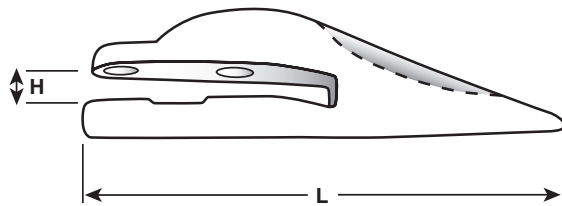

Bolt-On Style Uni-Teeth

GETCO NUMBER	DIMENSION - INCHES (mm)							WEIGHT		SIZE	FASTENER
	L	H	W	A	B	C	D	lbs.	kg.		
20W70 13130	6 3/4" (171)	3/8" (9)	1 1/4" (32)	3/4" (19)	1 1/2" (38)			2.5	1.2		
10E-7 22211	7 1/2" (191)	1/2" (14)	1 1/4" (32)	3/4" (19)	1 3/4" (44)			3.5	1.4		
20T-70 13130	9 3/8" (238)	11/16" (17)	1 1/2" (38)	7/8" (22)	2 3/8" (60)			5.5	2.4		
Y22	8 3/8" (213)	3/4" (19)	1 1/4" (32)	7/8" (22)	1 3/4" (44)			4.0	1.8		
SX 107	7 1/2" (191)	1/2" (13)	1 1/2" (38)	5/8" (16)	2 1/4" (57)			3.5	1.4		
9W1879	11" (279)	7/8" (22)	2" (51)	1 1/8" (29)	3" (76)			8	3.6		